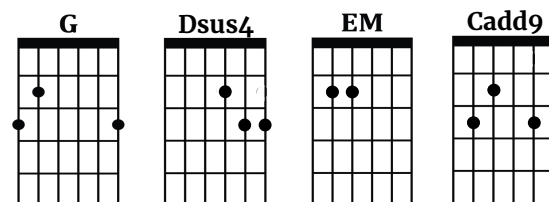

Welcome to the party!

Today's Lesson:

Mistletoe by Justin Bieber in the Key of G

"Mistletoe" copyright 2011 Island Records, performed by Justin Bieber

"I'm Rob — I turn guitar lessons into jam sessions so you learn by playing."

Scan me watch the lesson! 

[Verse]

G **Dsus4**
it's the most beautiful time of the year,
Em
Lights fill the streets spreading so
much cheer,
Cadd9
I should be playing in the winter snow,
G
But Ima be under the mistletoe.
G **Dsus4**
I don't wanna miss out on the holiday,
Em
But I can't stop staring at your face,
Cadd9
I should be playing in the winter snow,
G
But Ima be under the mistletoe.

[Chorus]

G
With you, shawty with you,
Dsus4
With you, shawty with you,
Em **Cadd9**
With you, under the mistletoe, yeah.

[Bridge]

G **Dsus4**
Hey love, the Wise Men followed a star,
Em
The way I followed my heart,
Cadd9
And it led me to a miracle.
G **Dsus4**
Aye love, don't you buy me nothing,
Em
'Cause I am feeling one thing,
Cadd9
Your lips on my lips, That's a Merry Merry
Christmas.

G Major/E Minor Pentatonic Scale

Notes G A B D E

Chord Progression I(G) V(D) iv(Em) IV(C)

Key of G Notes: G A B C D E F#

Chords

Note: You can play the D and C in place of the Dsus4 and Cadd9