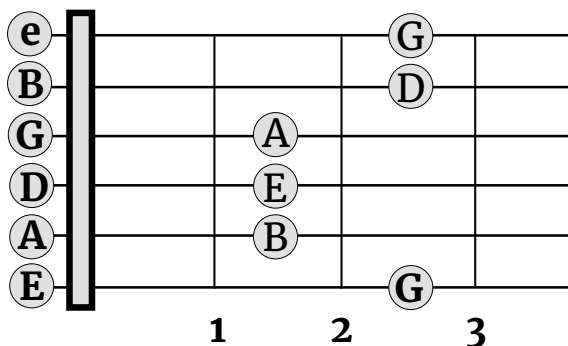

Welcome to the party!

Today's Lesson:

Mistletoe by Justin Bieber in the Key of G

"Mistletoe" copyright 2011 Island Records, performed by Justin Bieber

"I'm Rob — I turn guitar lessons into jam sessions so you learn by playing."

Scan me watch the lesson! 

[Verse]

G **Dsus4**
it's the most beautiful time of the year,
Em
Lights fill the streets spreading so
much cheer,
Cadd9
I should be playing in the winter snow,
G
But Ima be under the mistletoe.
G **Dsus4**
I don't wanna miss out on the holiday,
Em
But I can't stop staring at your face,
Cadd9
I should be playing in the winter snow,
G
But Ima be under the mistletoe.

[Chorus]

G
With you, shawty with you,
Dsus4
With you, shawty with you,
Em **Cadd9**
With you, under the mistletoe, yeah.

[Bridge]

G **Dsus4**
Hey love, the Wise Men followed a star,
Em
The way I followed my heart,
Cadd9
And it led me to a miracle.
G **Dsus4**
Aye love, don't you buy me nothing,
Em
'Cause I am feeling one thing,
Cadd9
Your lips on my lips, That's a Merry Merry
Christmas.

G Major/E Minor Pentatonic Scale

Notes G A B D E

Chord Progression I(G) V(D) iv(Em) IV(C)

Key of G Notes: G A B C D E F#

Chords

Note: You can play the D and C in place of the Dsus4 and Cadd9